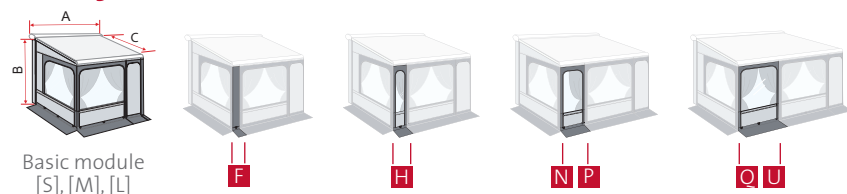

Privacy Room F65 / F80s