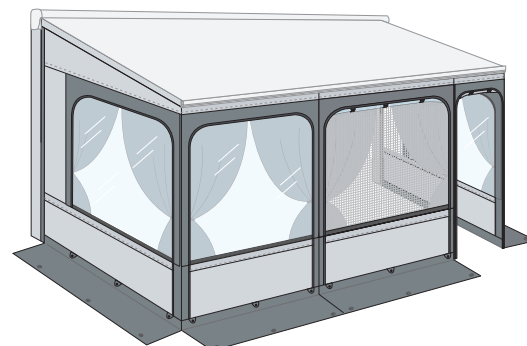

Privacy Room

GENERAL INFORMATION

- Awning length: 260-550 (F45), 300-450 (F65/F80s), 450-600 (F80L)
- Mounting height: 180-280cm
- Colours: white and grey
- Available for:
F45s - F45L - F70 - F80s - F65s - F65L
- Also available for:
F45I - F45IL - F45TI - F45TIL - F65TOP - F65

TECHNICAL FEATURES

- The side panels are quickly put together to the canopy thanks to the exclusive patented Fast Clip system
- The model for F80/F65s is suitable for roof awnings F80s, F65s and F65L only if installed on Fiat Ducato, Citroën Jumper and Peugeot Boxer after 06/2006 or Caravan
- It also fits perfectly to the Omnistor 5200, 5002, 5003, 4900 and Tristor²
- All three windows (both side and front) use the roll-up Crystal panel, and are equipped with mosquito nets and shades as standard equipment
- The additional panels have a fixed Crystal panel and shades as standard equipment. They are all equipped with a velcro strip at the top to hold the window securely closed
- Fast Clip is equipped with lever hooks for easy and quick installation
- UV resistant, waterproof and washable vinyl fabric
- The door can be mounted on either the left front hand side or on the right front hand side
- Modularity: base modules (Van [S], Medium [M], Large [L], [XL] and [XXL]) and a broad range of additional panels

DELIVERED AS STANDARD WITH:

- 1x front panel with door and roll-up Crystal window with mosquito net
- 2x side panels with roll-up Crystal windows with mosquito net
- 1x curtain kit for all the windows of the enclosure
- 1x Fast Clip installation kit (2+2 aluminium tension poles)
- 1x Kit elastic ropes with quick hooks
- 1x Mega Bag, dim. 140x27x40cm

* Complete with Magnet Kit (2 sets of 6 magnets) which, inserted in the side panel pocket, permit complete adhesion to the Ducato vehicle.

** This model is suitable for vehicles with straight wall, height from ground 245-280cm.