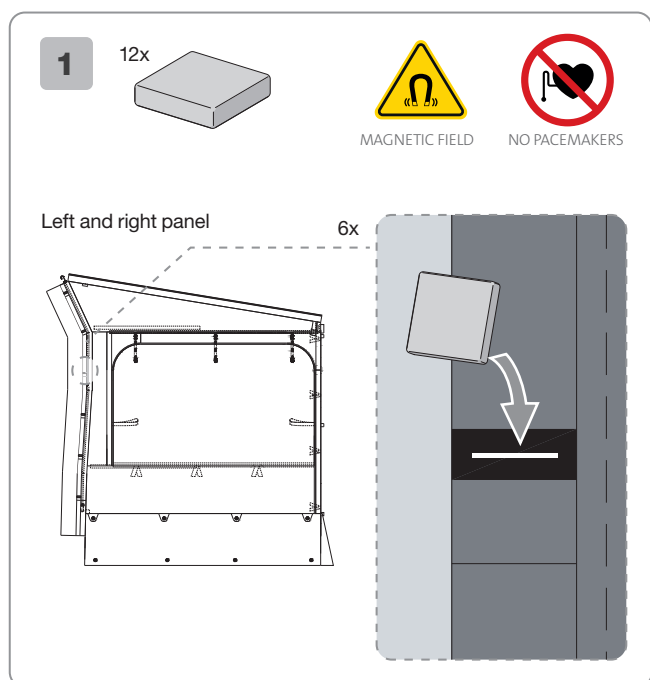

KIT MAGNET FOR PRIVACY ROOM 300 DUCATO