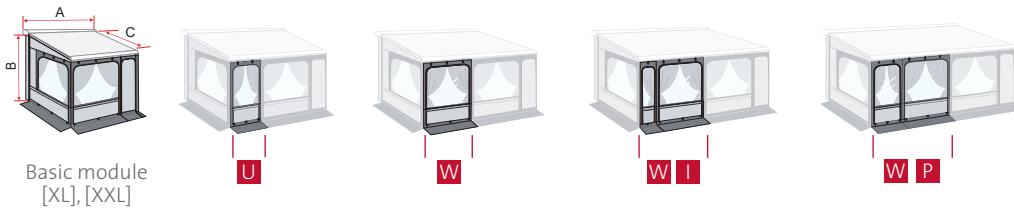

Privacy Room F80L

Basic module	Weight	Item No.	EAN code
P. Room 300 - F80L / H: 245-280	24,2kg	[XL] 08370-01-	8004815414160
P. Room 300 - F80L / H: 281-310	25,8kg	[XXL] 08370A01-	8004815414177

Front panels	Weight	Item No.	EAN code
50cm	0,7kg	[I] 08364B01-	8004815413767
100cm	0,9kg	[P] 08364E01-	8004815413798
150cm	1,4kg	[U] 08364H01-	8004815413828
200cm	1,9kg	[W] 08364M01-	8004815413842

Description	Awning length A	Extension C	Basic module B	Composition
P. Room 450 / H: 245-280	450	275cm	[XL] 245-280cm	[XL] + [U]
P. Room 500 / H: 245-280	500			[XL] + [W]
P. Room 550 / H: 245-280	550			[XL] + [W] + [I]
P. Room 600 / H: 245-280	600			[XL] + [W] + [P]
P. Room 450 / H: 281-310	450	275cm	[XXL] 281-310cm	[XXL] + [U]
P. Room 500 / H: 281-310	500			[XXL] + [W]
P. Room 550 / H: 281-310	550			[XXL] + [W] + [I]
P. Room 600 / H: 281-310	600			[XXL] + [W] + [P]