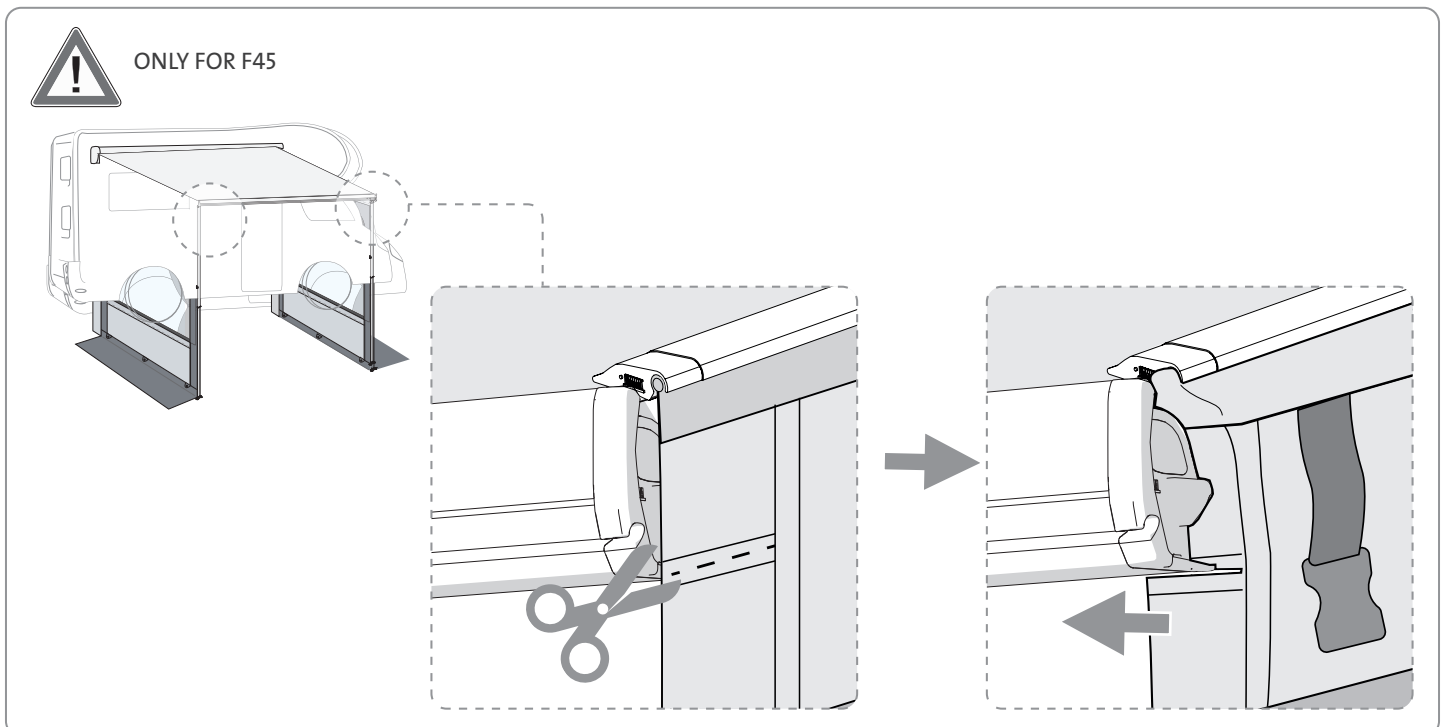

Front panels	Weight	Item No.	EAN code
Van 40cm	0,4kg	G 08367-01-	8004815413897
25cm	0,3kg	T 08364N01-	8004815422424
50cm	0,6kg	I 08364B01-	8004815413767
75cm	0,7kg	O 08364D01-	8004815413781
100cm	0,9kg	P 08364E01-	8004815413798
125cm	1,2kg	Q 08364F01-	8004815413804
150cm	1,4kg	U 08364H01-	8004815413828
200cm	1,9kg	W 08364M01-	8004815413842

Description	Awning length A	Extension C	Basic module B	Composition
Privacy Room Van 260*	260	200cm	Van[S] 180-220cm	[S]
Privacy Room Van 300**	300			[S] + G
P. Room 300 Medium***	300	250cm	Medium [M] 225-250cm	[M]
P. Room 325 Medium	325			[M] + T
P. Room 350 Medium	350			[M] + I
P. Room 375 Medium	375			[M] + O
P. Room 400 Medium	400			[M] + P
P. Room 425 Medium	425			[M] + Q
P. Room 450 Medium	450	250cm	Large [L] 251-280cm	[M] + U
P. Room 300 Large***	300			[L]
P. Room 325 Large	325			[L] + T
P. Room 350 Large	350			[L] + I
P. Room 375 Large	375			[L] + O
P. Room 400 Large	400			[L] + P
P. Room 425 Large	425			[L] + Q
P. Room 450 Large	450			[L] + U
P. Room 500 Large	500			[L] + W
P. Room 550 Large	550			[L] + I + W

* Not suitable for Thule 5102 awning. Suitable for Thule awning 4900 - 2.60m ext.200 with Kit 98655-901, the awning can be closed with the supports installed.

** For awnings F45s 300 VW T5/T6 long wheelbase use Front Panel Van 40 and Privacy Room 260 Van.

*** The Privacy Room 300 is not suitable for 290 awnings.