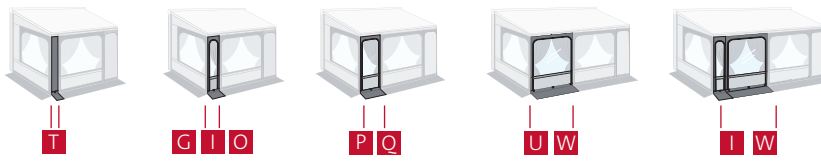

Privacy Room F45