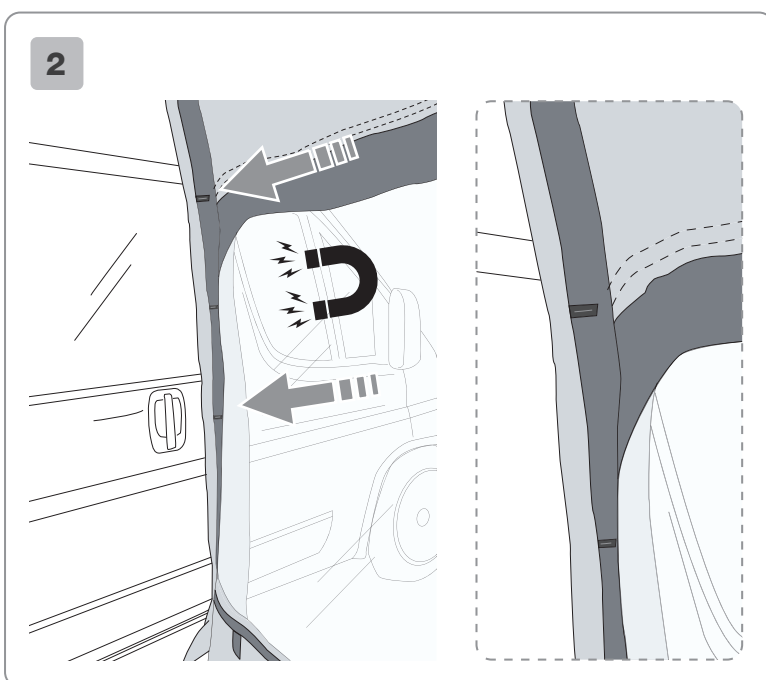

KIT MAGNET FOR PRIVACY ROOM 300 DUCATO